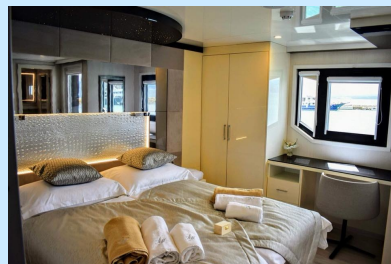

- Transfers from airport to ship on August 27, 2022 and return to airport on September September 3, 2022 (if on group air)
- Air-conditioned cabins, fully equipped with safety deposit box, hair dryer, LCD TV, cupboard & wardrobe cabinet
- Seven (7) buffet breakfasts
- Seven (7) 3-course lunches with cheeses and salad bar
- Professional tour manager daily
- Local guided walking tours at each port
- Captain's dinner with live entertainment
- Tea, coffee and water throughout the day
- Daily fresh fruit and snacks
- Usage of beach towels
- Free Wi-Fi
- Portage

The **MV Infinity** is the new deluxe superior vessel with its maiden voyage in 2015. With supreme technology, comfort and latest trends in small ship construction, Infinity will offer the best possible Croatia cruise experience. Maximum capacity of 38 passengers in 19 twin or double cabins (11 balcony, 8 window), guaranteeing an intimate setting for all guests.

TRIP RESERVATION FORM & DETAILS

[Click here for Trip Forms to be included with Application](#)

Questions? Please contact the Trip Leader
Chris Parker (239) 489-1173
cparker@preferredtravelpartners.com

CLICK HERE TO CHECK OUT THE SHIP

SWFL Ski & Travel Club

3200 Bailey Lane, Suite 199,
Naples, FL 34105
Phone Number: (239) 240-8625

Drop Us A Line